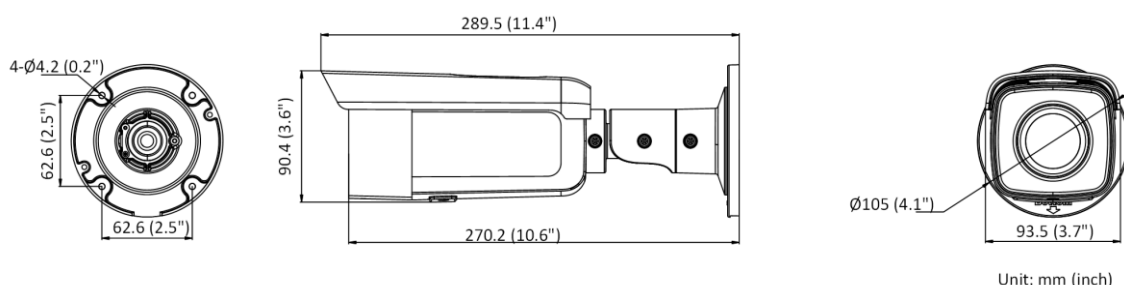

▪ Available Model

DS-2CD2T46G2-2I(2.8mm, 4mm, 6mm)

DS-2CD2T46G2-4I(2.8mm, 4mm, 6mm)

▪ Dimension